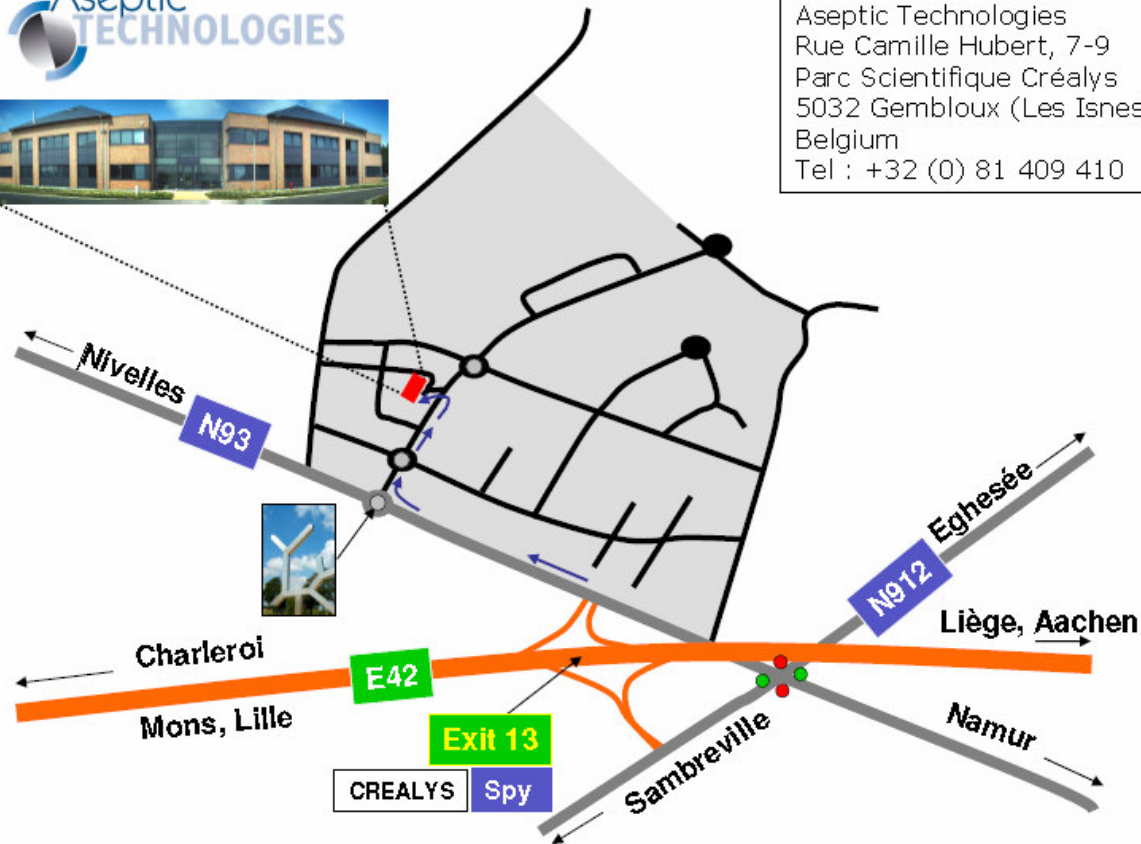

### Route description from Brussels and Brussels National Airport

Take E411 direction Namur – Luxembourg  
 Take E42 direction Charleroi – Mons  
 At exit 13, turn left direction Nivelles – Sombreffe  
 At the first round-about (Crealys statute in center), turn right in the Parc Scientifique Crealys  
 You continue straight in the next round-about  
 You turn left in the second street and the Aseptic Technologies building is right in front of you

### Route description from Luxembourg

Take E411 direction Namur – Bruxelles  
 Take E42 direction Charleroi – Mons  
 At exit 13, turn left direction Nivelles – Sombreffe  
 At the first round- about (Crealys statute in center), turn right in the Parc Scientifique Crealys  
 You continue straight in the next round-about  
 You turn left in the second street and the Aseptic Technologies building is right in front of you

### Route description from Liège, Maastricht and Köln

Take E42 direction Namur – Charleroi – Mons  
 At exit 13, turn left direction Nivelles – Sombreffe  
 At the first round- about (Crealys statute in center), turn right in the Parc Scientifique Crealys  
 You continue straight in the next round-about  
 You turn left in the second street and the Aseptic Technologies building is right in front of you

### Route description from Paris, Charleroi and Charleroi – Brussels South Airport

Take E42 direction Namur – Liège  
 At exit 13, turn left direction Eghezée – Namur  
 At the first traffic light, turn left direction Nivelles – Sombreffe  
 At the first round- about (Crealys statute in center), turn right in the Parc Scientifique Crealys  
 You continue straight in the next round-about  
 You turn left in the second street and the Aseptic Technologies building is right in front of you